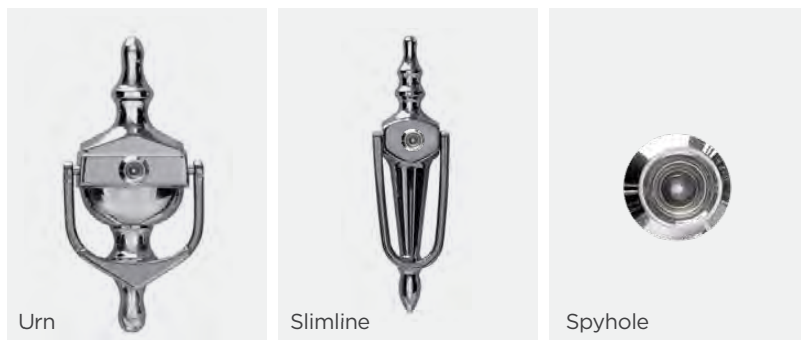

An eye for detail...

To keep up with marketplace demands, we have specially sourced a wide range of durable hardware in a good selection of colours and finishes, guaranteed to add those individual finishing touches. These have all been designed to withstand the rigours of the British weather and will still look good in years to come.

THE CLASSIC RANGE

KNOCKERS

SPYHOLES

LETTERPLATE

PULLS

ALL FURNITURE FEATURED BELOW IS USED IN CONJUNCTION WITH OUR KEY-WIND LOCK

NB: A 'Pull Knob' is usually used with a 'key wind door' and will be fitted to the outside of the door. Ask your installer for details. A key-wind door will be supplied with a thumbturn cylinder.