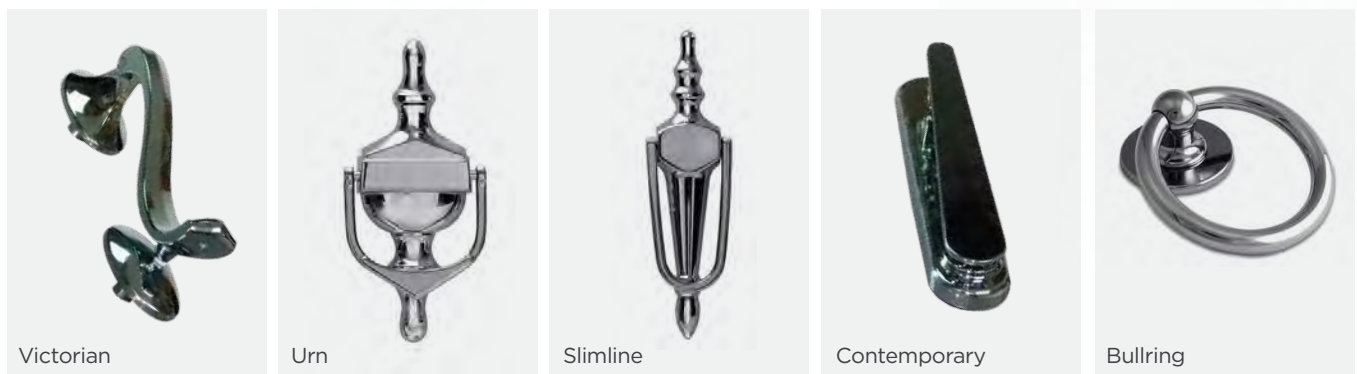

An eye for detail...

To keep up with marketplace demands, we have specially sourced a wide range of durable hardware in a good selection of colours and finishes, guaranteed to add those individual finishing touches. These have all been designed to withstand the rigours of the British weather and will still look good in years to come.

THE CLASSIC RANGE

KNOCKERS

SPYHOLES

LETTERPLATE

PULLS

ALL FURNITURE FEATURED BELOW IS USED IN CONJUNCTION WITH OUR KEY-WIND LOCK

NB: A 'Pull Knob' is usually used with a 'key wind door' and will be fitted to the outside of the door. Ask your installer for details. A key-wind door will be supplied with a thumbturn cylinder.