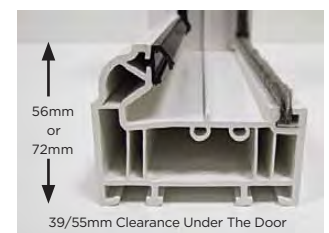

We also offer two different sizes of PVCu threshold.

Our lowest profile threshold is available in either silver or gold and is suitable for wheelchair access using the optional ramps that can be fitted both internally and externally.