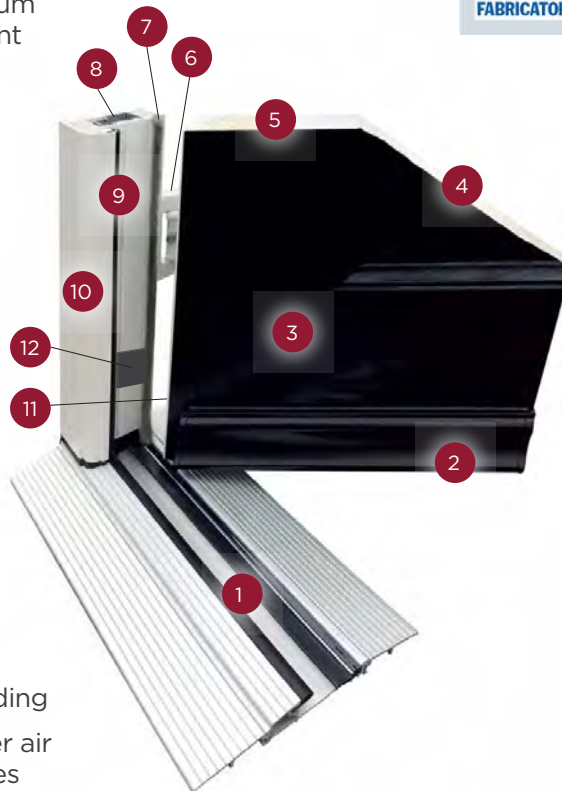

## Composite Door Features

- 1 Stormguard low level aluminium thresh with optional Document 'M' wheelchair ramps
- 2 Authentic timber looking PVC weather-bar
- 3 GRP compression moulded skins
- 4 **Polyurethane thermally insulated core. The thermal performance of this product is far superior to timber**
- 5 Engineered timber frame
- 6 Adjustable hinge
- 7 Wool-pile weather seal
- 8 Galvanised Steel reinforcing
- 9 Black low line gasket
- 10 Choice of Sculptured or Chamfered outer-frame
- 11 2mm PVC Grained edge-banding
- 12 Foam bung reduces perimeter air circulation from drainage holes