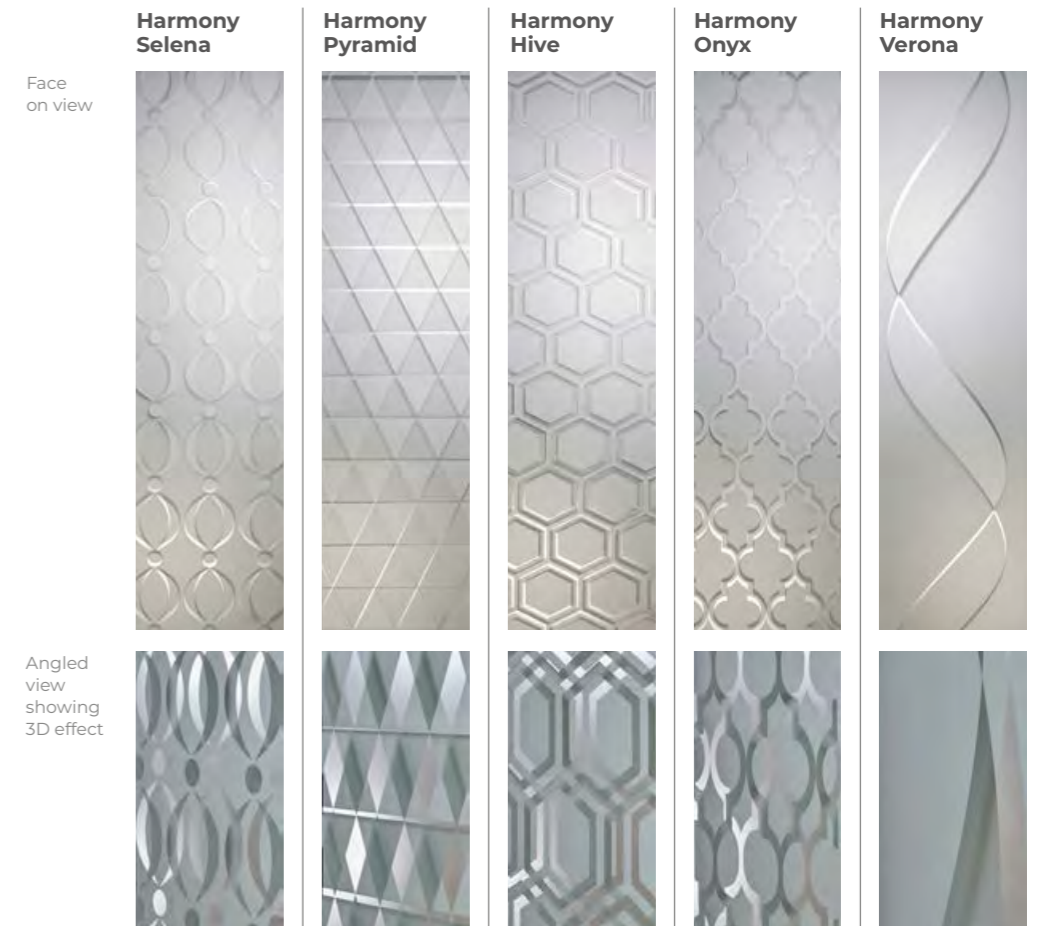

Modern Collection

If you're looking for a contemporary style that makes a real statement, the Modern Collection, featuring high grade, stainless-steel trims, is the perfect choice for your home.

New and Exclusive

Modern 5101 Harmony Collection

The brand new and exclusive Harmony Collection provides contemporary, etched effect geometric designs which cleverly feature on both sides of the double-glazed unit to create a three-dimensional effect which is both elegant and striking.

Please Note: Only available in Modern 5101