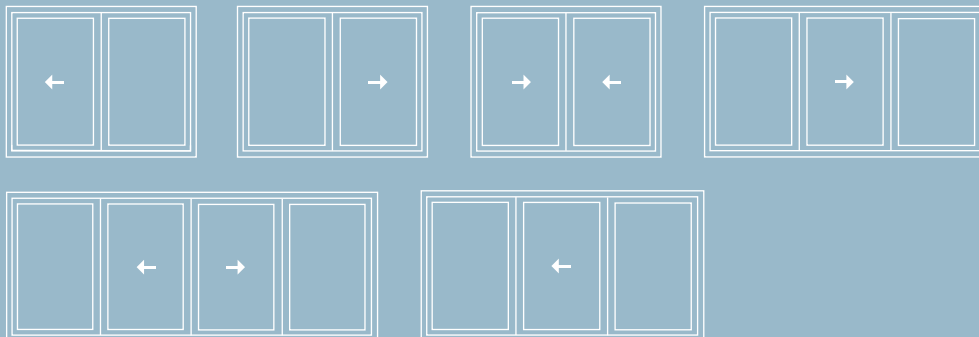

## Your options:

Multiple thresholds including a low easy access option

Add a midrail for letterplates, house numbers and other door furniture

Choose from two, three or four pane configurations

Option for both doors to slide

## These are just a few of the potential style variations available:

If you can't see the style you're looking for, ask your Installer for further options.

There's no need to choose between style and function with the Imagine Patio Door. For clean cut lines and neat aesthetics, opt for a bevelled frame, or to soften the appearance choose the rounded detail of a sculptured frame.